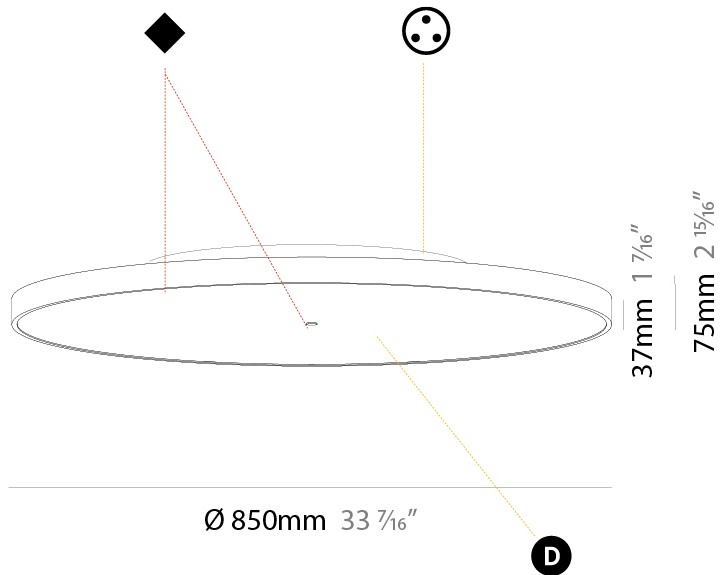

GENERAL

Series: Sign Diva
Subseries: Sign Diva
Brand: Prolicht
Division: Architectural
Mounting Type: Surface
Mounting Location: Ceiling
Subcategory: Ambient

PHYSICAL

Shape: Round
Diameter (mm): 850
Diameter (in): 33 7/16
Height (mm): 75
Height (in): 2 15/16
Light Distribution: Direct / Indirect
Weight (kg): 12.906
Weight (lbs): 28.453
Diffuser: Direct - PMMA - Opal/Micro-Prism/Sparkling Secret/Vintage Industrial with Shine Ring / Indirect - White/Yellow/Orange/Red/Blue/Green
Fixture Finish: SSR / BKV / CWI / CRY / HAB / UFT / ITA / RUA / FTG / MYG / LOD / PUS / FRO / FUP / KIA / POP / BLS / SPG / MEY / GOH / GUM / CHC / COM / ABZ / JAG / OBR / MOS / ROR
Fixture Material: Extruded Aluminum / Steel

ELECTRICAL

Lamp Type: LED (Zhaga Standard)
Input Wattage (W): 96.8
Total Output Wattage (W): 76.8
Dimming: Tri-Mode (Non-Dimming and Phase Dimming (120Vac only) and 0-10V Dimming)
Driver Included: Yes
Driver Location: Integrated
Driver Type: Constant Current - Universal
Driver Class: Class 2
Input Voltage (V): 120 - 277
Constant Current (MA): 600

LED

Color Temperature (°K): 3000 / 3500 / 4000
Max. Delivered Lumen (lm): 11160 / 11388 / 11620
CRI: >90 CRI
Lamp Life (hrs): 50000

OPTICAL

RATINGS AND CERTIFICATIONS

Certified By: Certified for North American Standards
IP rating: IP20