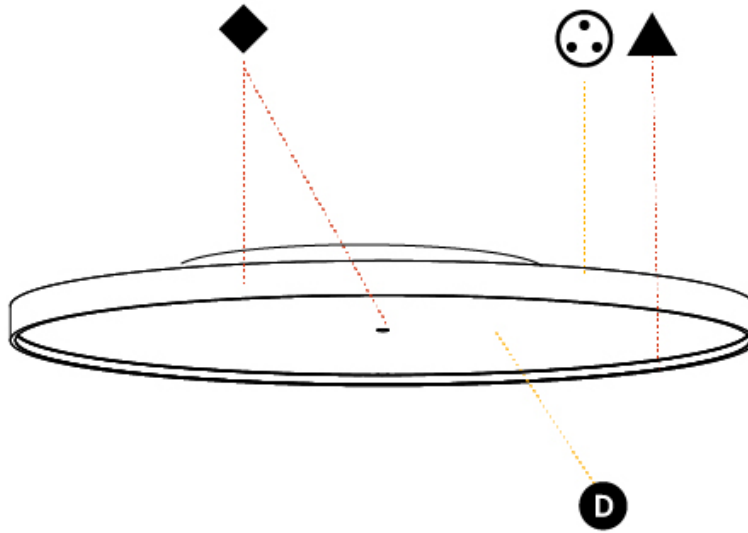

A3D089-

PROJECT	_____
TYPE	_____
SPECIFIER	_____
QUANTITY	_____
DATE	_____